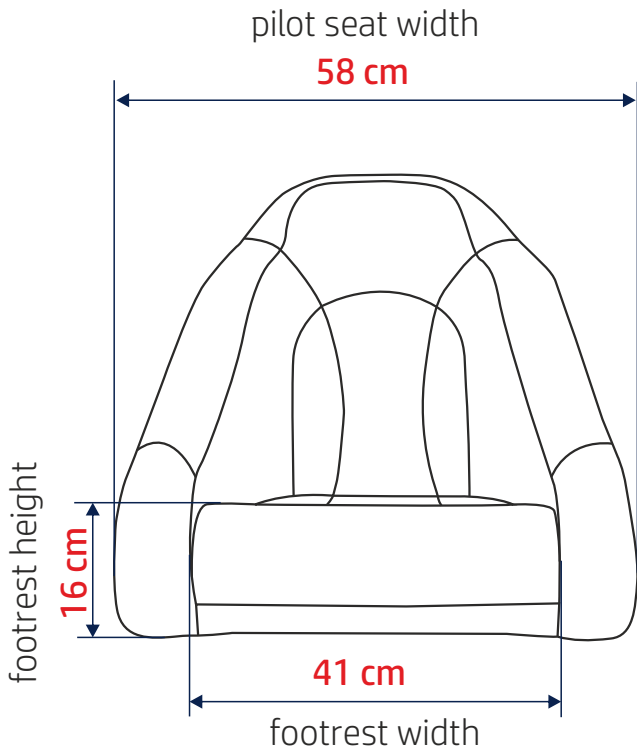

LUX

depth of the pilot seat with footrest down
65 cm