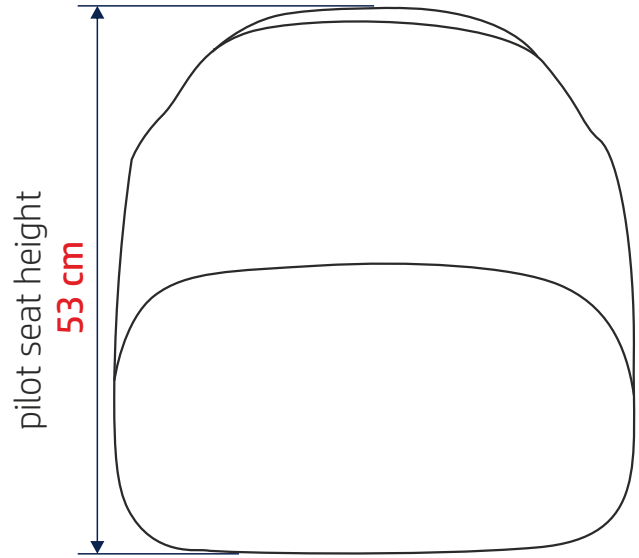

LUX

depth of the pilot seat with footrest down
65 cm